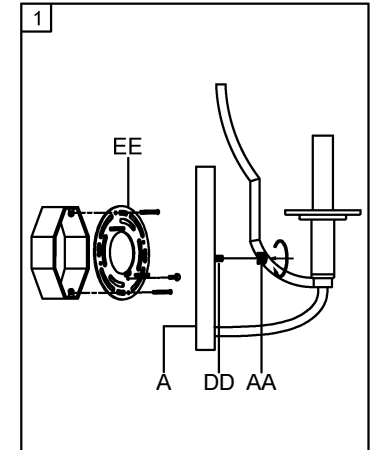

Trade Mark:  
CRYSTAL WORLD INC

Product Name: Wall lamp  
Model :9847W5-1  
120Vac, 60Hz,AC ONLY  
Lamp Size:W5"\*H12"\*E7"

Intertek  
4006677

## WALL LAMP ASSEMBLY INSTRUCTIONS

1. Place fixture (A) onto Butterfly (EE).  
Secure with cap nuts (AA).

### Hardware Used

AA Cap nut  X 2

2. Install light bulbs ( not included).  
Use bulb  **120V E12 1\*40W Max.**