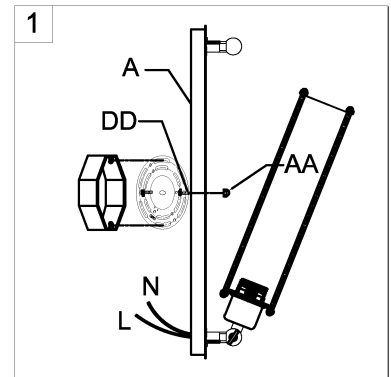

Trade Mark:  
CRYSTAL WORLD INC

Product Name: Wall lamp  
Model :9613W4-1-126  
120Vac, 60Hz,AC ONLY  
Lamp Size:L4"\*W4"\*H19"

## WALL LAMP ASSEMBLY INSTRUCTIONS

1.Place fixture(A)onto mounting screws (DD).Secure with cap nuts (AA).

### Hardware Used

DD Mounting screw   
AA Cap nut 

2.Install bulbs ( NOT INCLUDED).  
USE  
**120V E26 1\*40W Max.**

1.Place fix(A)onto (B).