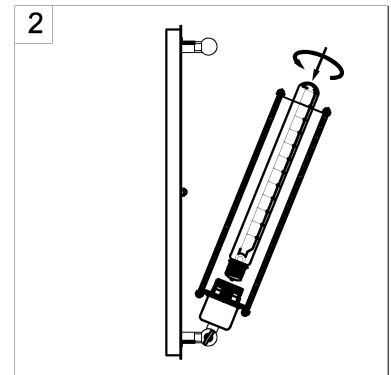

Trade Mark:  
CRYSTAL WORLD INC

Product Name: Wall lamp  
Model :9613W4-1-126  
120Vac, 60Hz,AC ONLY  
Lamp Size:L4"\*W4"\*H19"

## WALL LAMP ASSEMBLY INSTRUCTIONS

1.Place fixture(A)onto mounting screws (DD).Secure with cap nuts (AA).

### Hardware Used

DD Mounting screw   
AA Cap nut 

2.Install bulbs ( NOT INCLUDED).  
USE  
**120V E26 1\*40W Max.**

1.Place fix(A)onto (B).