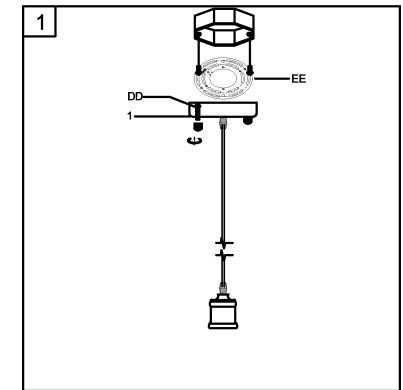

Trade Mark:
CRYSTAL WORLD INC

Product Name: Ceiling lamp
Model :9612P18-1-128
120Vac, 60Hz,AC ONLY
Lamp Size:D18"*H10"~H69"

CEILING LAMP ASSEMBLY INSTRUCTIONS

1. Place fixture (1) onto Crossbar (EE).
secure with Mounting screw (DD).

Hardware Used

DD Mounting screw  X 2

2. Please fix part (2) with part (1).

3. Install lighting bulbs (not included).

USE 120V E27  1*40W Max.