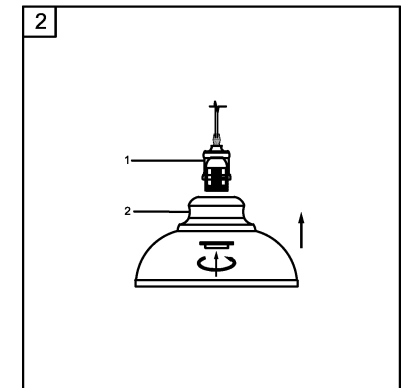

Trade Mark:
CRYSTAL WORLD INC

Product Name: Ceiling lamp
Model :9612P18-1-128
120Vac, 60Hz,AC ONLY
Lamp Size:D18"*H10"~H69"

CEILING LAMP ASSEMBLY INSTRUCTIONS

1. Place fixture (1) onto Crossbar (EE).
secure with Mounting screw (DD).

Hardware Used

DD Mounting screw  X 2

2. Please fix part (2) with part (1).

3. Install lighting bulbs (not included).

USE 120V E27  1*40W Max.