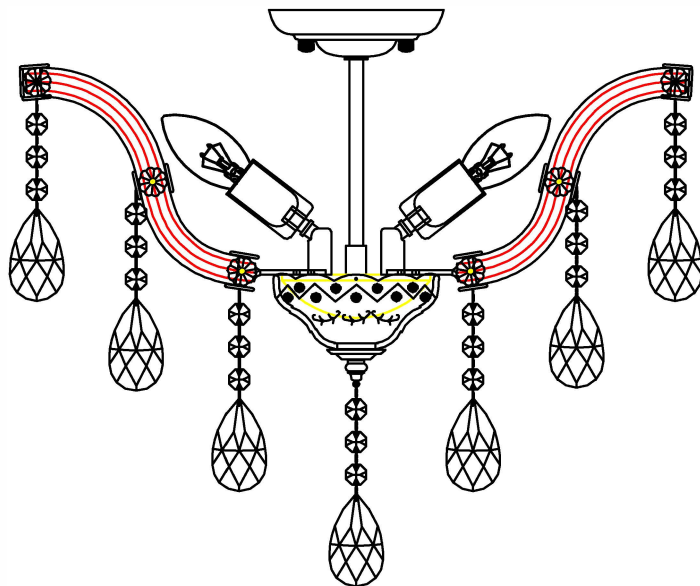

Trade Mark:
CRYSTAL WORLD INC

Product Name: Pendant lamp
Model :8418C20C-6(Clear)
120Vac, 60Hz,AC ONLY
Lamp Size:Ø20**H18"

PENDANT LAMP ASSEMBLY INSTRUCTIONS

1. Install bulbs(NOT INCLUDED),USE 120V LED **6*40W Max**

NO	Crystal Model	Quantity
1	14MM*3+63MM*1	19
2	14MM*11+16MM*1+63MM*1	6
3	14MM*9+16MM*1+63MM*1	6