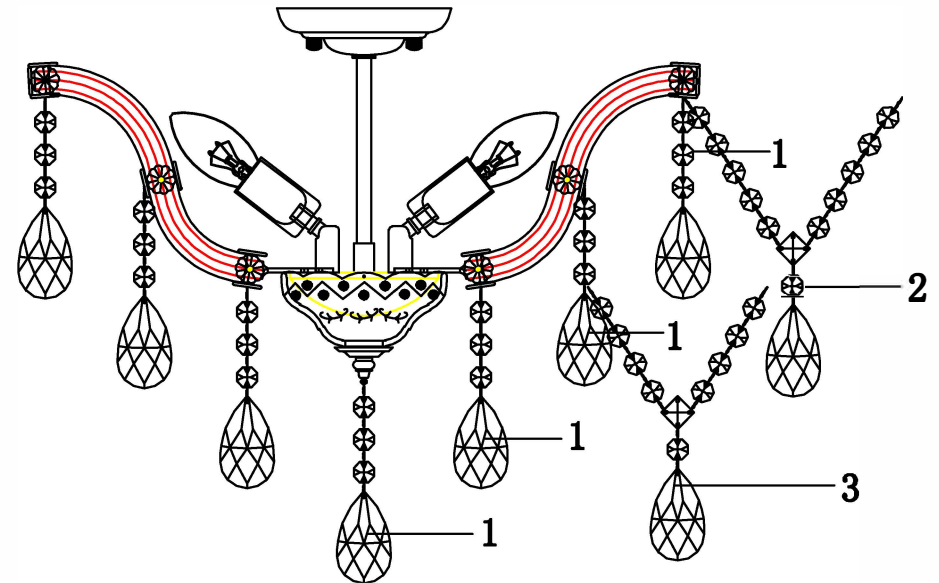

Trade Mark:
CRYSTAL WORLD INC

Product Name: Pendant lamp
Model :8418C20C-6(Clear)
120Vac, 60Hz,AC ONLY
Lamp Size:Ø20**H18"

PENDANT LAMP ASSEMBLY INSTRUCTIONS

1. Install bulbs(NOT INCLUDED),USE 120V LED **6*40W Max**

NO	Crystal Model	Quantity
1	14MM*3+63MM*1	19
2	14MM*11+16MM*1+63MM*1	6
3	14MM*9+16MM*1+63MM*1	6