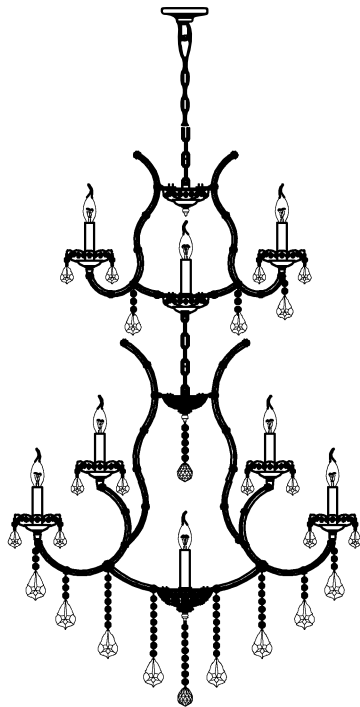

Trade Mark:
CRYSTAL WORLD INC

Product Name: Pendant lamp
Model:8311P36C-16+8+8+1+1
120Vac, 60Hz,AC ONLY
Lamp Size:Ø36"X57"H

PENDANT LAMP ASSEMBLY INSTRUCTIONS

1. Please wear gloves when you hanging the crystal.
2. Please fix A ,C,F and G with B(lampbody), fix G,I and J with H(lampbody), put D onto B ,E onto H.
3. Install bulbs(NOT INCLUDED).USE 120 E12  34*40W Max.