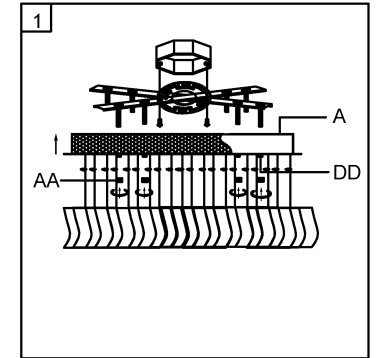

Trade Mark:
CRYSTAL WORLD INC

Product Name: Ceiling lamp
Model :6603C32C
120Vac, 60Hz,AC ONLY
Lamp size:Ø32"X106"H

Intertek
4006677

CEILING LAMP ASSEMBLY INSTRUCTIONS

1. Place fixture(A) onto mounting screws (DD).secure with cap nuts (AA).

Hardware Used

AA Cap nut		X 8
DD Mounting screw		X 8

2. Please open the clear plastic bag carefully.and put the crystal(1) to the fixture .

1
 40mm*1PCS
115PCS

3. Install light bulbs (not included).

Use bulb
120V GU10  12*35W Max.