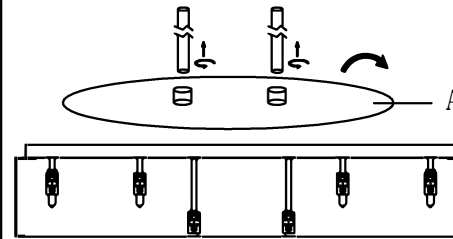

PENDANT LAMP ASSEMBLY INSTRUCTIONS

Install light bulbs (not included).Use **120V G9** **10*40W Max.**

1.Please take off.