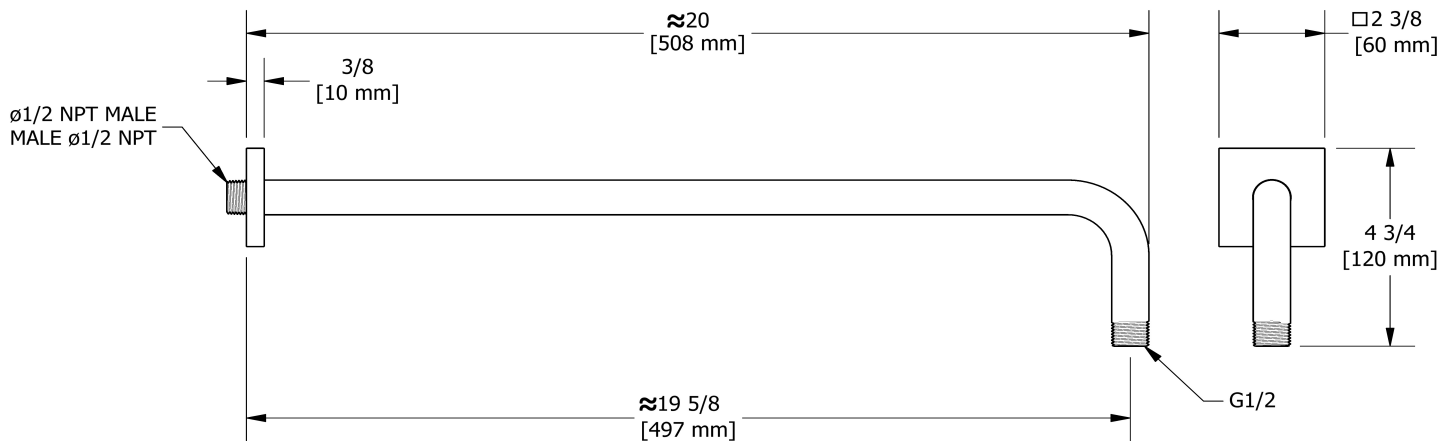

Sizes, models and finishes may differ from those presented.

Warranty

This **Riobel Inc.** product you have purchased carries a Limited Lifetime Warranty on the chrome, PVD finish, blacks and all working parts and is guaranteed from the initial purchase date against all manufacturing defects. All other finishes, including plastic components, are guaranteed for one year. All electric and/or electronic parts are covered by a 5-year limited warranty.

Customer Service

Ontario, West Canada : 888-287-5354 Quebec, Maritimes, United States : 866-473-8442

2020.06.10