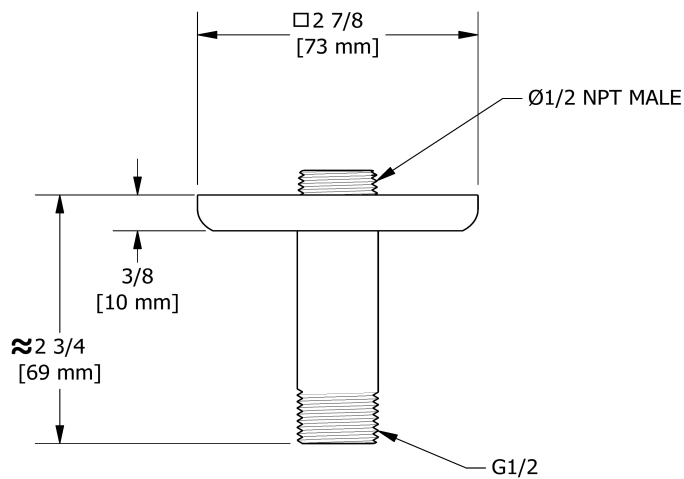

7.5 cm (3") vertical shower arm

529

Specifications

Descriptions

- ½" inlet male NPT
- Shower arm with Eiffel flange

Available colors

- C : Chrome
- BN : Brushed Nickel (PVD)

Sizes, models and finishes may differ from those presented.