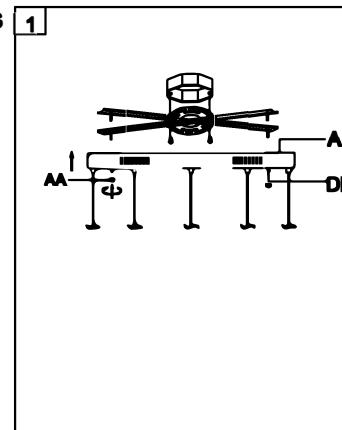

Trade Mark:
CRYSTAL WORLD INC

Product Name: Pendant lamp
Model :5444P24C-R
120Vac, 60Hz,AC ONLY
Lamp size:Ø24"XH48"

Intertek
4006677

PENDANT LAMP ASSEMBLY INSTRUCTIONS

1. Place fixture (A) onto mounting screws (DD). secure with cap nuts (AA).

Hardware Used

AA Cap nut  X 4

DD Mounting screw  X 4

2. Install light bulbs (not included).

Use bulb  13*20W Max.