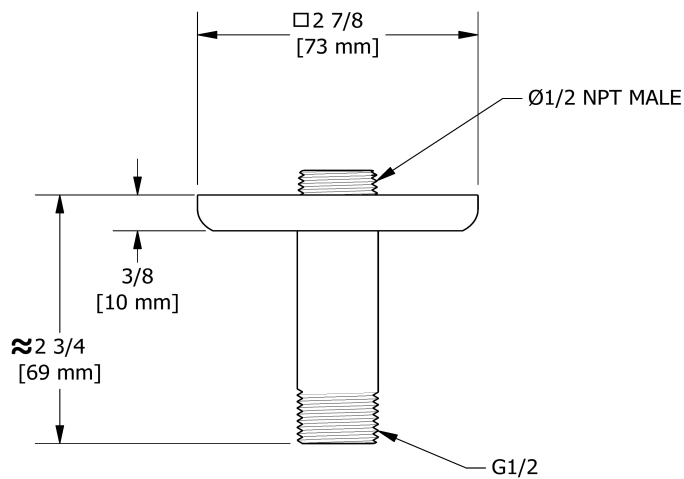

7.5 cm (3") vertical shower arm

529

Specifications

Descriptions

- ½" inlet male NPT
- Shower arm with Eiffel flange

Available colors

- C : Chrome
- BN : Brushed Nickel (PVD)

Sizes, models and finishes may differ from thoses presented.