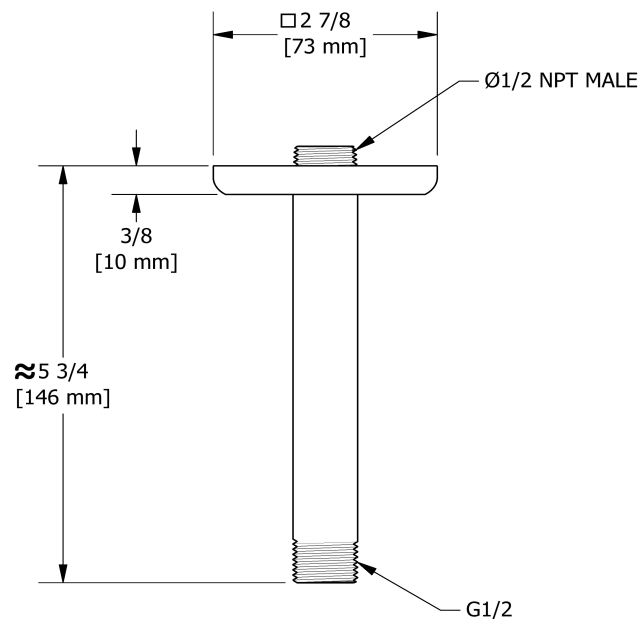

15 cm (6") vertical shower arm

528

Specifications

Descriptions

- 1/2" inlet male NPT
- Shower arm with Eiffel flange

Available colors

- C : Chrome
- BN : Brushed Nickel (PVD)
- PN : Polished Nickel (PVD)

Sizes, models and finishes may differ from those presented.