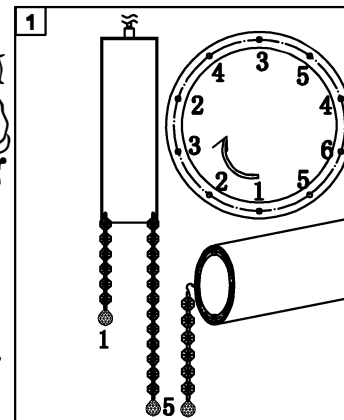

Trade Mark:
CRYSTAL WORLD INC

Product Name: Pendant lamp
Model :5081P30C-RC
120Vac, 60Hz,AC ONLY
LampSize:L30"*W5"*H20"-H48"

Intertek
4006677

PENDANT LAMP ASSEMBLY INSTRUCTIONS

1. Please hang the crystal (1) (2) (3) (4) (5) (6) to the fixture .

2. light bulbs (not included).
120V GU10  4*35W Max.

3. Place fixture(A) onto mounting screws (DD). secure with cap nuts (AA).

Hardware Used

AA Cap nut		X 2
DD Mounting screw		X 2