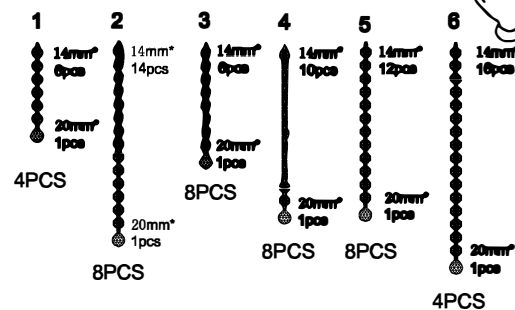

Trade Mark:
CRYSTAL WORLD INC

Product Name: Pendant lamp
Model :5081P30C-RC
120Vac, 60Hz,AC ONLY
LampSize:L30"*W5"*H20"-H48"

Intertek
4006677

PENDANT LAMP ASSEMBLY INSTRUCTIONS

1. Please hang the crystal (1) (2) (3) (4) (5) (6) to the fixture .

2. light bulbs (not included).
120V GU10  4*35W Max.

3. Place fixture(A) onto mounting screws (DD). secure with cap nuts (AA).

Hardware Used

AA Cap nut		X 2
DD Mounting screw		X 2