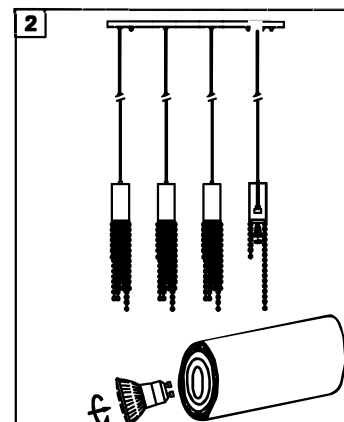

Trade Mark:
CRYSTAL WORLD INC

Product Name: Pendant lamp
Model :5081P30C-RC
120Vac, 60Hz,AC ONLY
LampSize:L30"*W5"*H20"-H48"

Intertek
4006677

PENDANT LAMP ASSEMBLY INSTRUCTIONS

1. Please hang the crystal (1) (2) (3) (4) (5) (6) to the fixture .

2. light bulbs (not included).
120V GU10  4*35W Max.

3. Place fixture(A) onto mounting screws (DD). secure with cap nuts (AA).

Hardware Used

AA Cap nut		X 2
DD Mounting screw		X 2