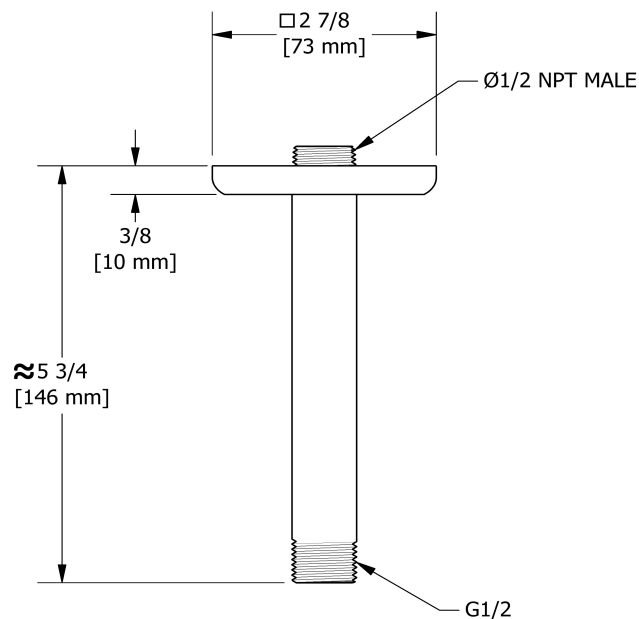

15 cm (6") vertical shower arm

528

Specifications

Descriptions

- 1/2" inlet male NPT
- Shower arm with Eiffel flange

Available colors

- C : Chrome
- BN : Brushed Nickel (PVD)
- PN : Polished Nickel (PVD)

Sizes, models and finishes may differ from those presented.