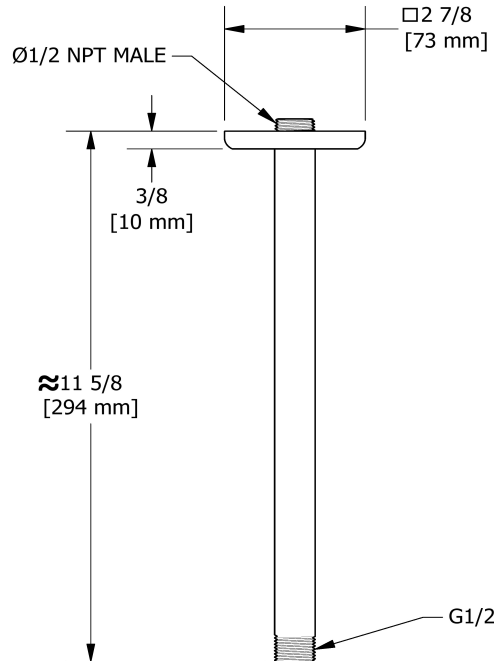

30 cm (12") vertical shower arm

527

Specifications

Descriptions

- 1/2" inlet male NPT
- Shower arm with Eiffel flange

Available colors

- C : Chrome
- BN : Brushed Nickel (PVD)
- PN : Polished Nickel (PVD)

Sizes, models and finishes may differ from those presented.