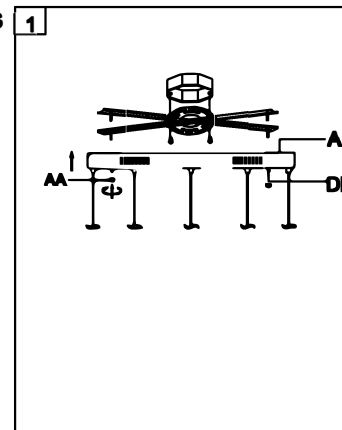

Trade Mark:
CRYSTAL WORLD INC

Product Name: Pendant lamp
Model :5077P24C-R
120Vac, 60Hz,AC ONLY
Lamp size:Ø24"XH48"

Intertek
4006677

PENDANT LAMP ASSEMBLY INSTRUCTIONS

1. Place fixture(A) onto mounting screws (DD). secure with cap nuts (AA).

Hardware Used

AA Cap nut  X 4

DD Mounting screw  X 4

2. Install light bulbs (not included).

Use bulb  13*20W Max.