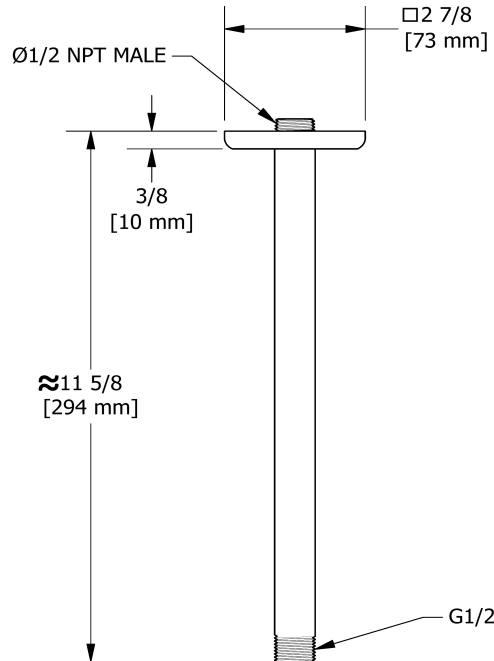

Sizes, models and finishes may differ from those presented.

Warranty

This **Riobel Inc.** product you have purchased carries a Limited Lifetime Warranty on the chrome, PVD finish, blacks and all working parts and is guaranteed from the initial purchase date against all manufacturing defects. All other finishes, including plastic components, are guaranteed for one year. All electric and/or electronic parts are covered by a 5-year limited warranty.

Customer Service

Ontario, West Canada : 888-287-5354 Quebec, Maritimes, United States : 866-473-8442

2020.06.10