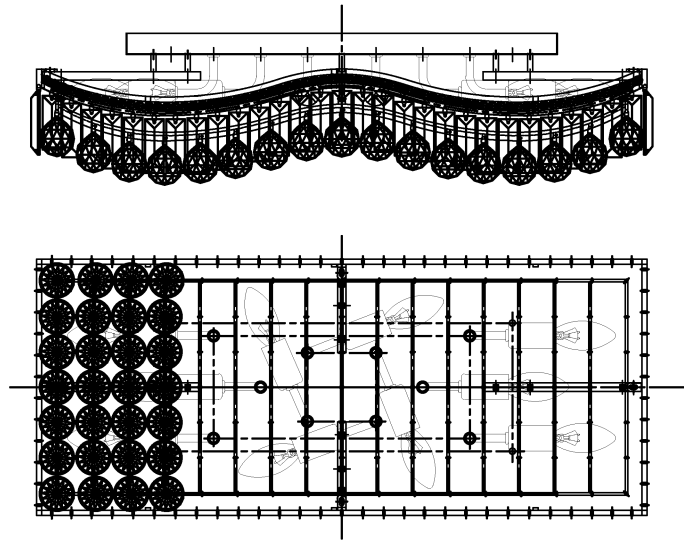

Trade Mark:  
CRYSTAL WORLD INC

Product Name: Ceiling lamp  
Model :5051C28C  
120Vac, 60Hz,AC ONLY  
Lamp Size:L28"\*W12"\*H8"

## PENDANT LAMP ASSEMBLY INSTRUCTIONS

1. Please take off the plastic sheet from the lamp body.
2. Install bulbs( NOT INCLUDED).USE **120V E12**  **12\*40W Max.**

1

82 PCS

2

119 PCS