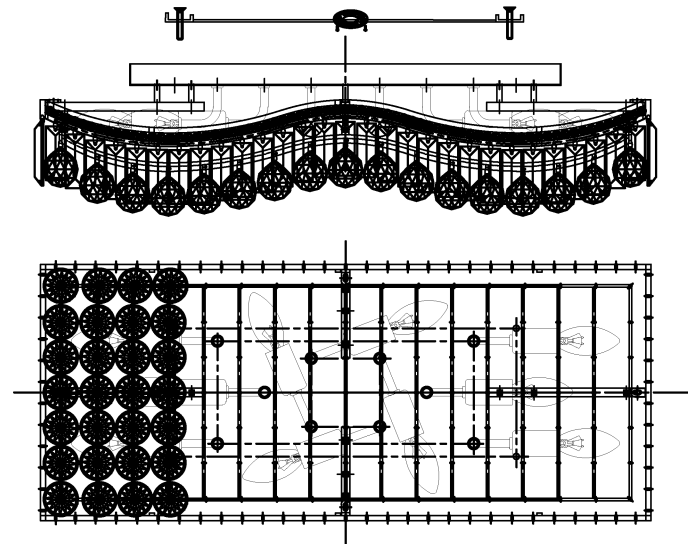

Trade Mark:  
CRYSTAL WORLD INC

Product Name: Ceiling lamp  
Model :5051C28C  
120Vac, 60Hz,AC ONLY  
Lamp Size:L28"\*W12"\*H8"

## PENDANT LAMP ASSEMBLY INSTRUCTIONS

1. Please take off the plastic sheet from the lamp body.
2. Install bulbs( NOT INCLUDED).USE **120V E12**  **12\*40W Max.**

1

82 PCS

2

119 PCS