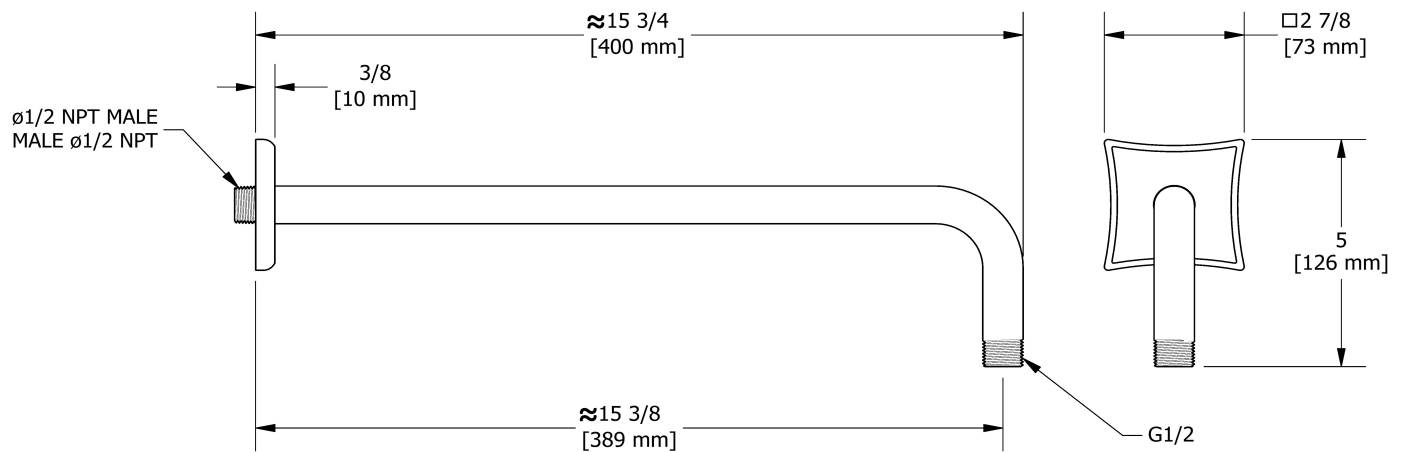

40 cm (16") shower arm
524

Specifications

Descriptions

- Shower arm with Eiffel flange
- ½" inlet male NPT

Available colors

- C : Chrome
- BN : Brushed Nickel (PVD)
- PN : Polished Nickel (PVD)

Sizes, models and finishes may differ from those presented.