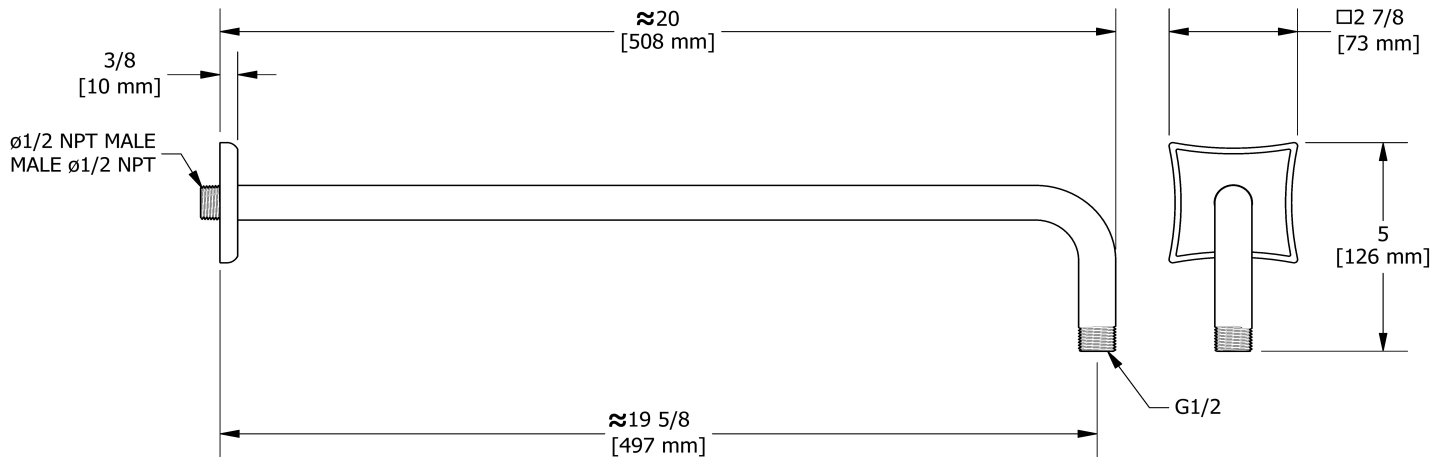

50 cm (20") shower arm
523

Specifications

Descriptions

- 1/2" inlet male NPT
- Shower arm with Eiffel flange

Available colors

- C : Chrome
- BN : Brushed Nickel (PVD)
- PN : Polished Nickel (PVD)

Sizes, models and finishes may differ from those presented.