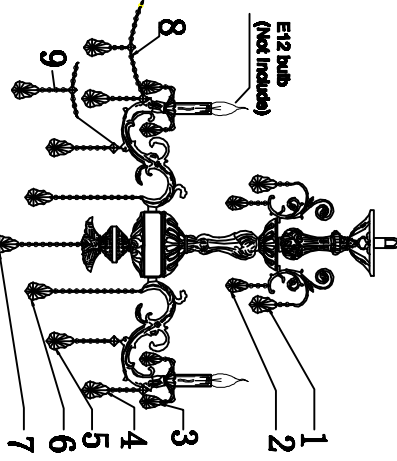

Assembly Instruction Sheet #IS-2011P30 For Style 2011P30

Tools Required: Flathead screwdriver, Phillips screwdriver, pliers, wire cutters, wire strippers, electrical tape, safety glasses.
Light Source: (9) E12 Candelabra Base Bulbs 60W Maximum (Not Included).
Estimated Assembly Time: 20-30 minutes.
Preparation: Identify and inspect all parts before beginning installation. Check package content list and diagrams below to be sure all parts are present. If any parts are missing or damaged, do not attempt to assemble, install, or operate the fixture. Contact customer service for replacement parts.

Warnings and Cautions
 Turn off electricity at circuit breaker or main fuse box before installation. Consult a licensed electrician if in doubt. These instructions are provided for your safety. It is very important you read them completely before installing the fixture. We strongly recommend that a licensed, professional electrician perform the installation. Disconnect fixture from power source before replacing bulbs. Make sure bulbs are given sufficient time to cool before removal.

Hardware Contents		
PART	DESCRIPTION	QUANTITY
BB	Wire nut	2pcs
EE	Outlet Box Screw	2pcs

STEP 1 - Install Middle column, Flower to Fixture Body.

Figure 1

STEP 2 - Install the Canopy Chain Loop and Nipple

Figure 2

STEP 3 - Install the Fixture Chain and Ceiling Canopy

Figure 3

STEP 4 - Wire Connections

Figure 4

STEP 5 - Install Socket sleeve, Crystal and Bulbs.

Figure 5