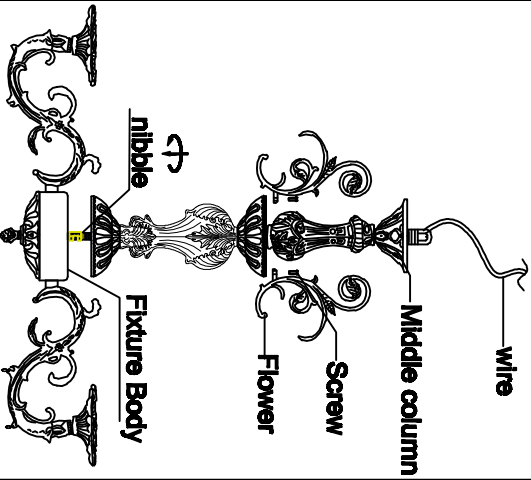

Assembly Instruction Sheet #IS-2011P30 For Style 2011P30

Tools Required: Flathead screwdriver, Phillips screwdriver, pliers, wire cutters, wire strippers, electrical tape, safety glasses.
Light Source: (9) E12 Candelabra Base Bulbs 60W Maximum (Not Included).
Estimated Assembly Time: 20-30 minutes.
Preparation: Identify and inspect all parts before beginning installation. Check package content list and diagrams below to be sure all parts are present. If any parts are missing or damaged, do not attempt to assemble, install, or operate the fixture. Contact customer service for replacement parts.

Package Contents

- A** Fixture Body x1
- C** Bracket sleeve x8
- B** Middle column x1
- D** Flower x5
- Chain
- E** Packing Canopy x1

- 14mm*2PCS
- 68mm*1PCS
- 1 Crystal x5
- 16mm*1PCS
- 14mm*4PCS
- 50mm*1PCS
- 2 Crystal x5
- 14mm*1PCS
- 14mm*4PCS
- 68mm*1PCS
- 3 Crystal x24
- 14mm*12PCS
- 14mm*1PCS
- 83mm*1PCS
- 5 Crystal x8
- 14mm*1PCS
- 68mm*1PCS
- 6 Crystal x8
- 14mm*10PCS
- 14mm*1PCS
- 68mm*1PCS
- 8 Crystal x8
- 14mm*10PCS
- 14mm*1PCS
- 68mm*1PCS
- 9 Crystal x8

Hardware Contents		
PART	DESCRIPTION	QUANTITY
BB	Wire nut	2pcs
EE	Outlet Box Screw	2pcs

STEP 1 - Install Middle column, Flower to Fixture Body.

Figure 1

STEP 2 - Install the Canopy Chain Loop and Nipple

Figure 2

STEP 3 - Install the Fixture Chain and Ceiling Canopy

Figure 3

STEP 4 - Wire Connections

Figure 4

STEP 5 - Install Socket sleeve, Crystal and Bulbs.

Figure 5