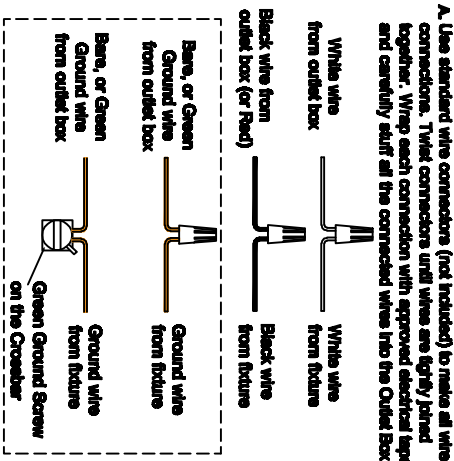

Warnings and Cautions
 Turn off electricity at circuit breaker or main fuse box before installation. Consult a licensed electrician if in doubt. These instructions are provided for your safety. It is very important you read them completely before installing the fixture. We strongly recommend that a licensed, professional electrician perform the installation. Disconnect fixture from power source before replacing bulbs. Make sure bulbs are given sufficient time to cool before removal.

Hardware Contents		
PART	DESCRIPTION	QUANTITY
BB	Wire nut	2pcs
EE	Outlet Box Screw	2pcs

STEP 1 - Install Middle column, Flower to Fixture Body.

Figure 1

STEP 2 - Install the Canopy Chain Loop and Nipple

Figure 2

STEP 3 - Install the Fixture Chain and Ceiling Canopy

Figure 3

STEP 4 - Wire Connections

Figure 4

STEP 5 - Install Socket sleeve, Crystal and Bulbs.

Figure 5