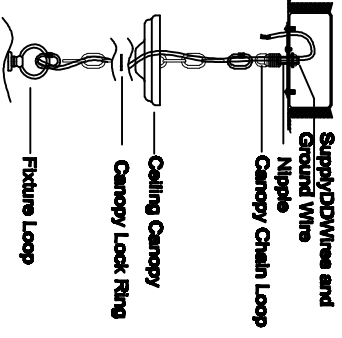

Warnings and Cautions
 Turn off electricity at circuit breaker or main fuse box before installation. Consult a licensed electrician if in doubt. These instructions are provided for your safety. It is very important you read them completely before installing the fixture. We strongly recommend that a licensed, professional electrician perform the installation. Disconnect fixture from power source before replacing bulbs. Make sure bulbs are given sufficient time to cool before removal.

Package Contents

- A** Fixture Body x1
- C** Bracket sleeve x8
- B** Middle column x1
- D** Flower x5
- Chain
- E** Packing Canopy x1

- 14mm*2PCS
- 68mm*1PCS
- 1 Crystal x5
- 16mm*1PCS
- 14mm*4PCS
- 50mm*1PCS
- 2 Crystal x5
- 14mm*1PCS
- 14mm*4PCS
- 68mm*1PCS
- 3 Crystal x24
- 14mm*12PCS
- 14mm*1PCS
- 83mm*1PCS
- 5 Crystal x8
- 14mm*1PCS
- 68mm*1PCS
- 6 Crystal x8
- 14mm*10PCS
- 14mm*1PCS
- 68mm*1PCS
- 8 Crystal x8
- 14mm*10PCS
- 14mm*1PCS
- 68mm*1PCS
- 9 Crystal x8

Hardware Contents		
PART	DESCRIPTION	QUANTITY
BB	Wire nut	2pcs
EE	Outlet Box Screw	2pcs

STEP 1 - Install Middle column, Flower to Fixture Body.

Figure 1

STEP 2 - Install the Canopy Chain Loop and Nipple

Figure 2

STEP 3 - Install the Fixture Chain and Ceiling Canopy

Figure 3

STEP 4 - Wire Connections

Figure 4

STEP 5 - Install Socket sleeve, Crystal and Bulbs.

Figure 5