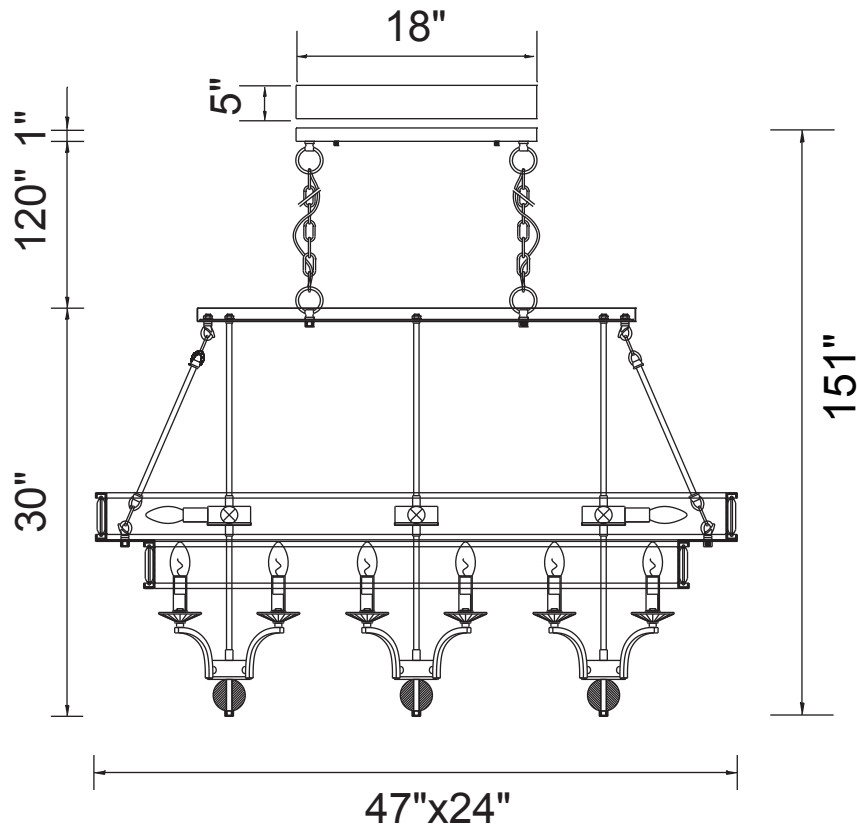

PROJECT: _____

FIXTURE TYPE: _____

LOCATION: _____

CONTACT/PHONE: _____

Item	9972P47-20-101
Collection	SHALIA
Finish	Black
Glass	-----
Crystal	Clear
Input	120V AC, 60HZ

Shade	-----
Length/Dia.	47"
Width/Ext.	24"
Height	30"
Maximum	151"
Lumens	-----

Light Source	E12
Bulb Info.	20x60W
Included	-----
Dimmable	Yes
Color	-----
Weight	66 Lbs