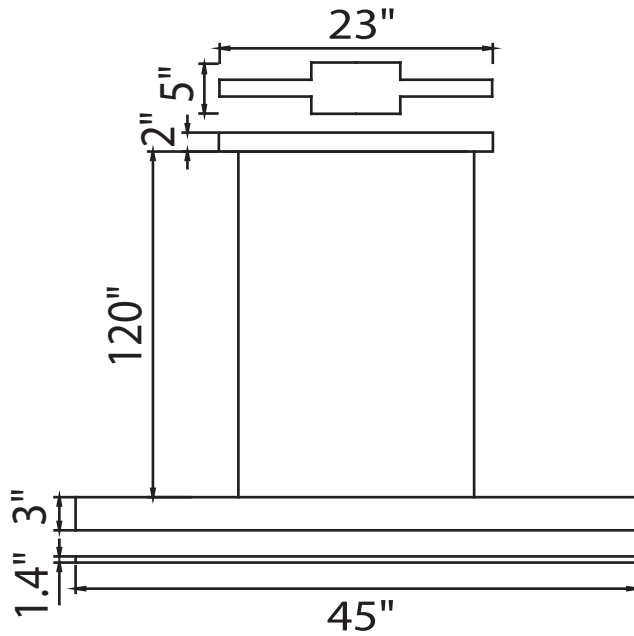

PROJECT: \_\_\_\_\_  
 FIXTURE TYPE: \_\_\_\_\_  
 LOCATION: \_\_\_\_\_  
 CONTACT/PHONE: \_\_\_\_\_

Item	1701P45-B-101
Collection	Pienza
Finish	Black
Glass	-----
Crystal	-----
Input	120V AC, 60HZ

Shade	-----
Length/Dia.	45"
Width/Ext.	1.4"
Height	3"
Maximum	125"
Lumens	1560

Light Source	LED
Bulb Info.	30W
Included	-----
Dimmable	Yes
Color	3000K
Weight	8 Lbs