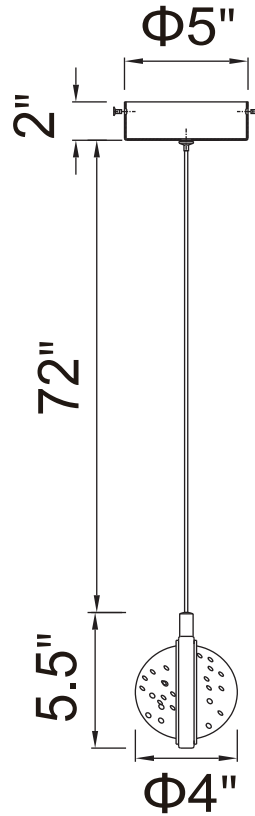

PROJECT: _____
 FIXTURE TYPE: _____
 LOCATION: _____
 CONTACT/PHONE: _____

Item	1673P4-1-613
Collection	Salvador
Finish	Bright nickel
Glass	-----
Crystal	Clear
Input	120V AC,60HZ,AC

Shade	-----
Length/Dia.	4"
Width/Ext.	-----
Height	5.5"
Maximum	79.5"
Lumens	104

Light Source	LED
Bulb Info.	2W
Included	-----
Dimmable	Yes
Color	3000K
Weight	4.5 Lbs