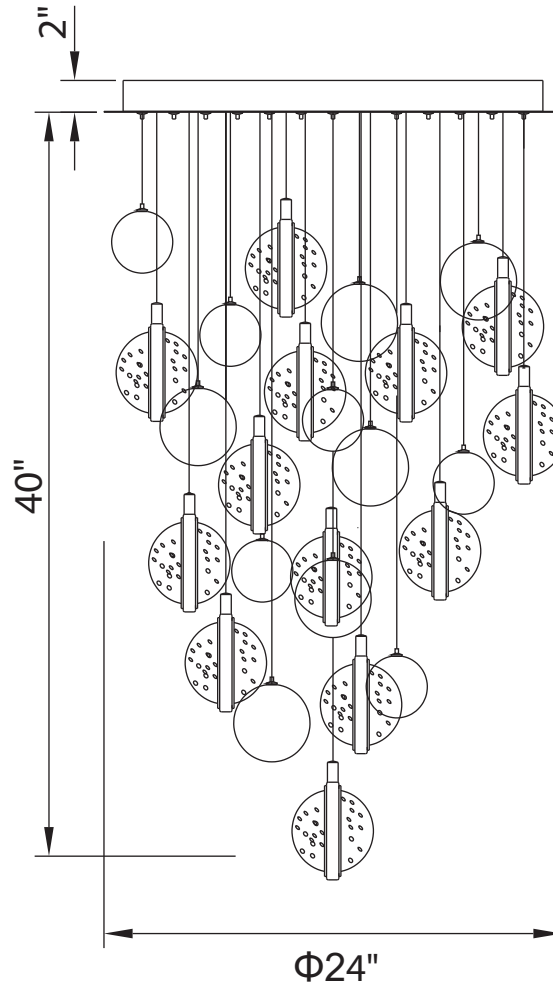

PROJECT: _____

FIXTURE TYPE: _____

LOCATION: _____

CONTACT/PHONE: _____

Item	1673P24-13-613
Collection	Salvador
Finish	Bright nickel
Glass	-----
Crystal	Clear
Input	120V AC,60HZ,AC

Shade	-----
Length/Dia.	24"
Width/Ext.	-----
Height	40"
Maximum	42"
Lumens	1352

Light Source	LED
Bulb Info.	26W
Included	-----
Dimmable	Yes
Color	3000K
Weight	52 Lbs