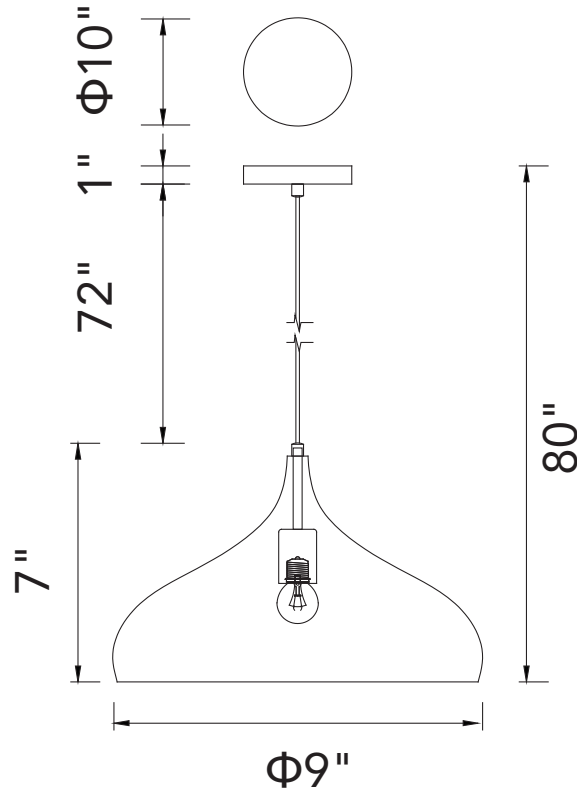

PROJECT: \_\_\_\_\_

FIXTURE TYPE: \_\_\_\_\_

LOCATION: \_\_\_\_\_

CONTACT/PHONE: \_\_\_\_\_

Item	9633P9-1-101
Collection	DYNAMIC
Finish	Black
Glass	-----
Crystal	-----
Input	120V AC, 60HZ

Shade	-----
Length/Dia.	9"
Width/Ext.	9"
Height	7"
Maximum	80"
Lumens	-----

Light Source	E26
Bulb Info.	1×60W
Included	-----
Dimmable	Yes
Color	-----
Weight	2.5 Lbs