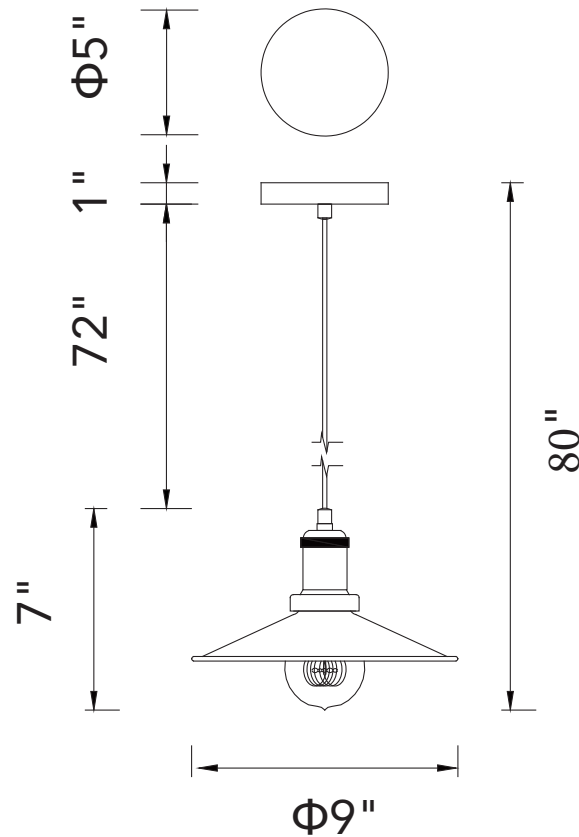

PROJECT: _____

FIXTURE TYPE: _____

LOCATION: _____

CONTACT/PHONE: _____

Item	9605P9-1-101
Collection	BRAVE
Finish	Black
Glass	-----
Crystal	-----
Input	120V AC, 60HZ

Shade	-----
Length/Dia.	9"
Width/Ext.	9"
Height	7"
Maximum	80"
Lumens	-----

Light Source	E26
Bulb Info.	1×60W
Included	-----
Dimmable	Yes
Color	-----
Weight	2 Lbs