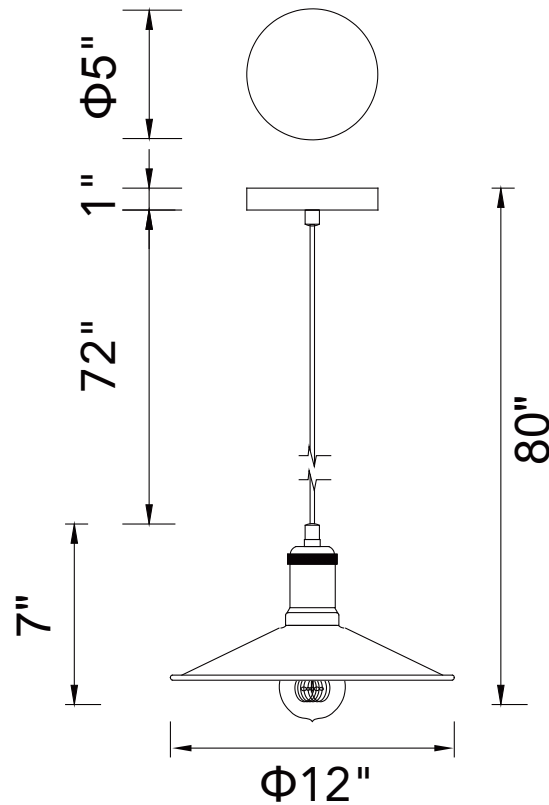

PROJECT: _____

FIXTURE TYPE: _____

LOCATION: _____

CONTACT/PHONE: _____

Item	9605P12-1-101-B
Collection	BRAVE
Finish	Black
Glass	-----
Crystal	-----
Input	120V AC, 60HZ

Shade	-----
Length/Dia.	12"
Width/Ext.	12"
Height	7"
Maximum	80"
Lumens	-----

Light Source	E26
Bulb Info.	1×60W
Included	-----
Dimmable	Yes
Color	-----
Weight	3.5 Lbs