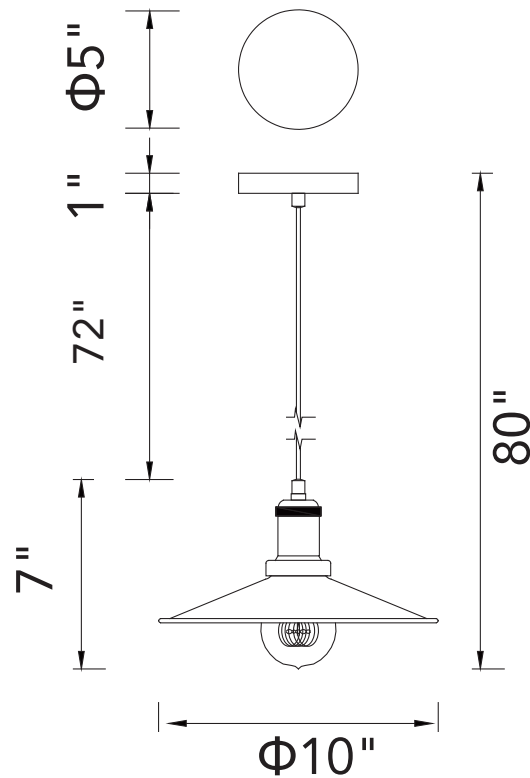

PROJECT: _____

FIXTURE TYPE: _____

LOCATION: _____

CONTACT/PHONE: _____

Item	9605P10-1-101
Collection	BRAVE
Finish	Black
Glass	-----
Crystal	-----
Input	120V AC, 60HZ

Shade	-----
Length/Dia.	10"
Width/Ext.	10"
Height	7"
Maximum	80"
Lumens	-----

Light Source	E26
Bulb Info.	1×60W
Included	-----
Dimmable	Yes
Color	-----
Weight	2.2 Lbs