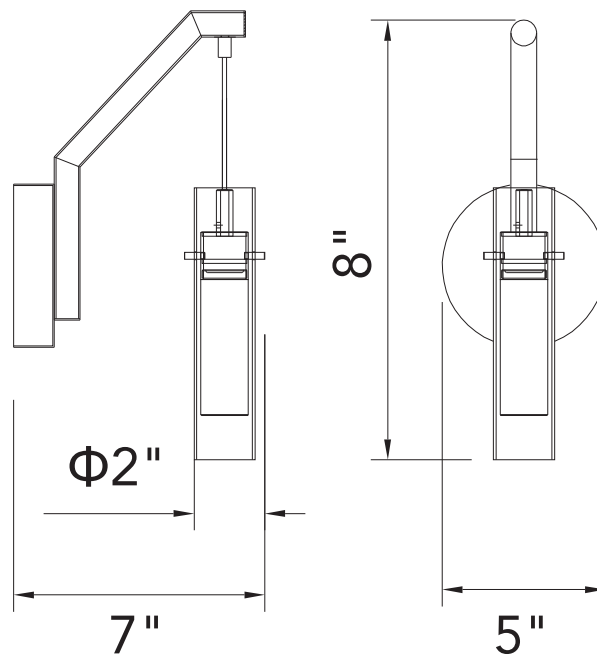

PROJECT: _____
 FIXTURE TYPE: _____
 LOCATION: _____
 CONTACT/PHONE: _____

Item	1606W5-1-101
Collection	OLINDA
Finish	Black
Glass	Clear
Crystal	Frosted
Input	120V AC, 60HZ

Shade	-----
Length/Dia.	5"
Width/Ext.	7"
Height	8"
Maximum	-----
Lumens	104

Light Source	LED
Bulb Info.	2W
Included	-----
Dimmable	Yes
Color	3000K
Weight	4 Lbs