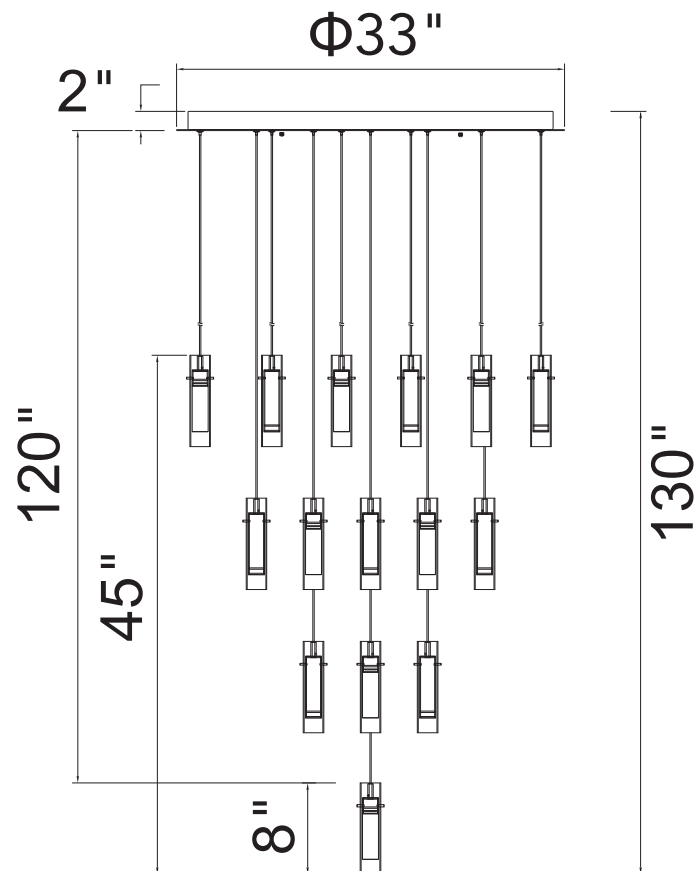

PROJECT: \_\_\_\_\_

FIXTURE TYPE: \_\_\_\_\_

LOCATION: \_\_\_\_\_

CONTACT/PHONE: \_\_\_\_\_

Item	1606P33-37-101
Collection	OLINDA
Finish	Black
Glass	Clear
Crystal	Frosted
Input	120V AC, 60HZ

Shade	-----
Length/Dia.	33"
Width/Ext.	33"
Height	45"
Maximum	130"
Lumens	3848

Light Source	LED
Bulb Info.	74W
Included	-----
Dimmable	Yes
Color	3000K
Weight	36 Lbs