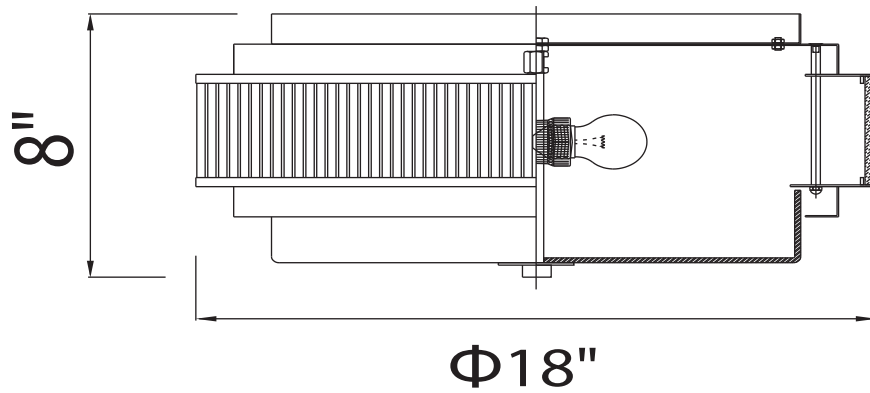

PROJECT: _____
 FIXTURE TYPE: _____
 LOCATION: _____
 CONTACT/PHONE: _____

Item	1567C18-4-101
Collection	Valdivia
Finish	Black
Glass	Frosted
Crystal	Clear
Input	120V AC,60HZ,AC

Shade	-----
Length/Dia.	18"
Width/Ext.	-----
Height	8"
Maximum	-----
Lumens	-----

Light Source	E26
Bulb Info.	4X60W
Included	No
Dimmable	Yes
Color	-----
Weight	17 Lbs