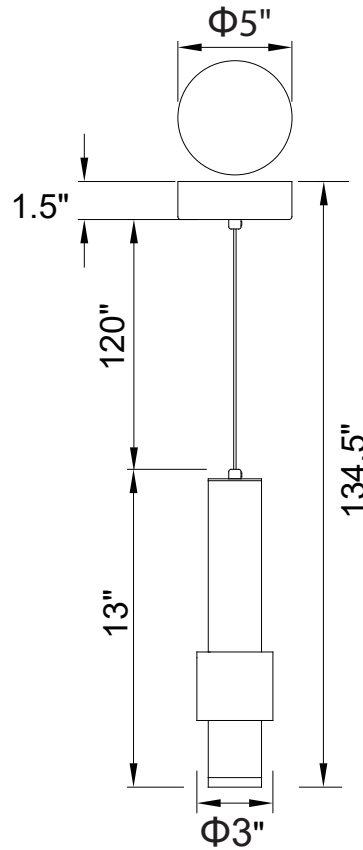

PROJECT: \_\_\_\_\_

FIXTURE TYPE: \_\_\_\_\_

LOCATION: \_\_\_\_\_

CONTACT/PHONE: \_\_\_\_\_

Item	1390P5-1-602
Collection	Lena
Finish	Satin Gold
Glass	-----
Crystal	Frosted
Input	120V AC, 60HZ

Shade	-----
Length/Dia.	3"
Width/Ext.	-----
Height	13"
Maximum	134.5"
Lumens	468

Light Source	LED
Bulb Info.	9W
Included	Yes
Dimmable	Yes
Color	3000K
Weight	3 Lbs