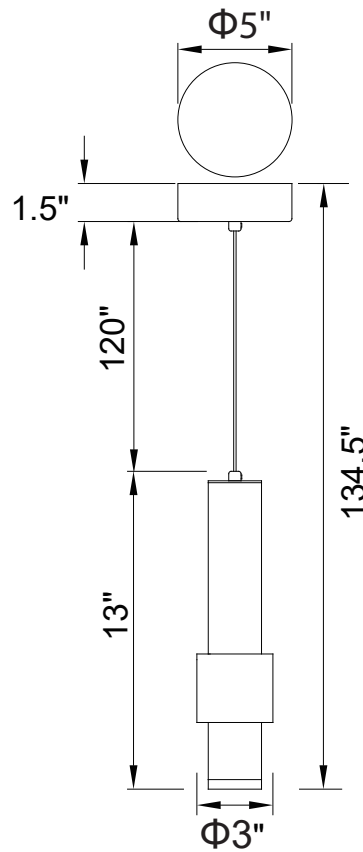

PROJECT: _____

FIXTURE TYPE: _____

LOCATION: _____

CONTACT/PHONE: _____

Item	1390P5-1-101
Collection	Lena
Finish	Black
Glass	-----
Crystal	Frosted
Input	120V AC, 60HZ

Shade	-----
Length/Dia.	3"
Width/Ext.	-----
Height	13"
Maximum	134.5"
Lumens	468

Light Source	LED
Bulb Info.	9W
Included	Yes
Dimmable	Yes
Color	3000K
Weight	3 Lbs