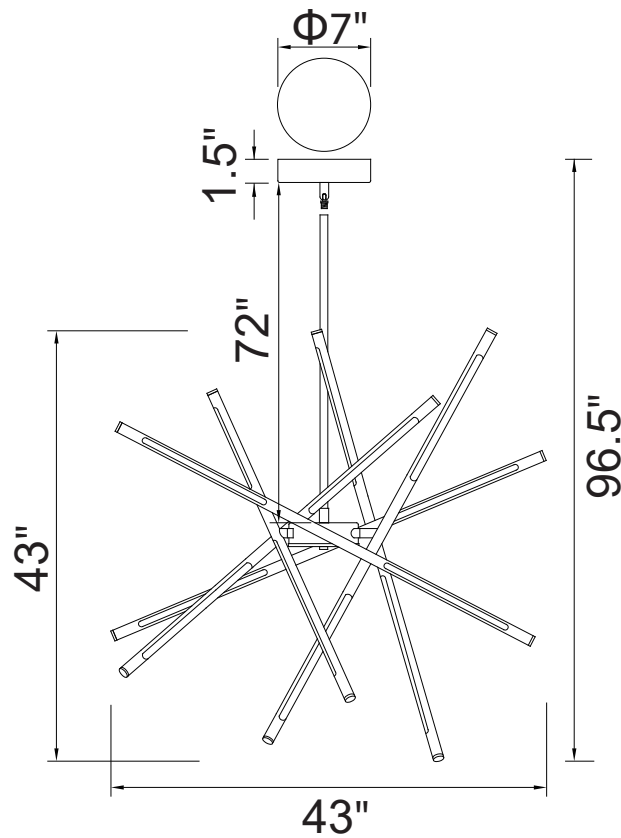

PROJECT: _____

FIXTURE TYPE: _____

LOCATION: _____

CONTACT/PHONE: _____

| | |
|------------|---------------|
| Item | 1375P43-6-602 |
| Collection | Oskil |
| Finish | Satin Gold |
| Glass | ----- |
| Crystal | White |
| Input | 120V AC, 60HZ |

| | |
|-------------|-------|
| Shade | ----- |
| Length/Dia. | 43" |
| Width/Ext. | 43" |
| Height | 43" |
| Maximum | 96.5" |
| Lumens | 1404 |

| | |
|--------------|--------|
| Light Source | LED |
| Bulb Info. | 27W |
| Included | Yes |
| Dimmable | Yes |
| Color | 3000K |
| Weight | 13 Lbs |