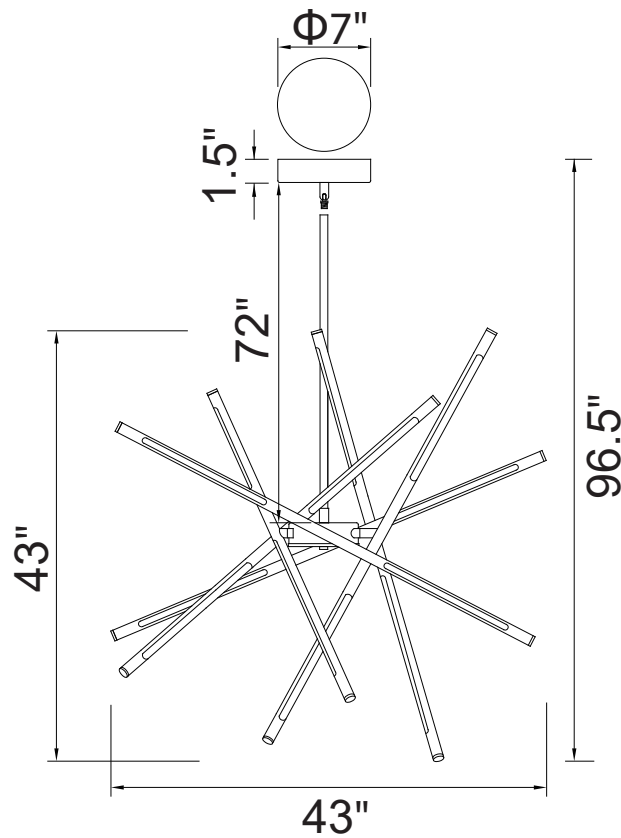

PROJECT: \_\_\_\_\_

FIXTURE TYPE: \_\_\_\_\_

LOCATION: \_\_\_\_\_

CONTACT/PHONE: \_\_\_\_\_

Item	1375P43-6-101
Collection	Oskil
Finish	Black
Glass	-----
Crystal	White
Input	120V AC, 60HZ

Shade	-----
Length/Dia.	43"
Width/Ext.	43"
Height	43"
Maximum	96.5"
Lumens	1404

Light Source	LED
Bulb Info.	27W
Included	Yes
Dimmable	Yes
Color	3000K
Weight	13 Lbs