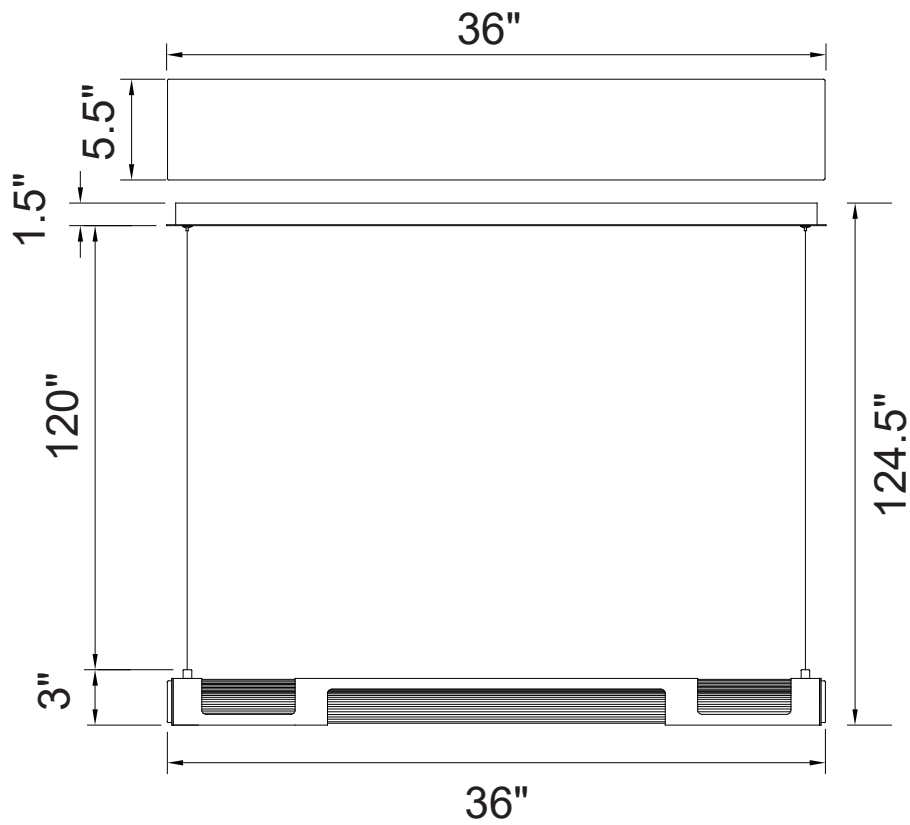

PROJECT: \_\_\_\_\_  
 FIXTURE TYPE: \_\_\_\_\_  
 LOCATION: \_\_\_\_\_  
 CONTACT/PHONE: \_\_\_\_\_

Item	1343P36-602-B
Collection	Neva
Finish	Satin Gold
Glass	Clear
Crystal	-----
Input	120V AC, 60HZ

Shade	-----
Length/Dia.	36"
Width/Ext.	3"
Height	3"
Maximum	124.5"
Lumens	936

Light Source	LED
Bulb Info.	18W
Included	Yes
Dimmable	Yes
Color	3000K
Weight	14 Lbs