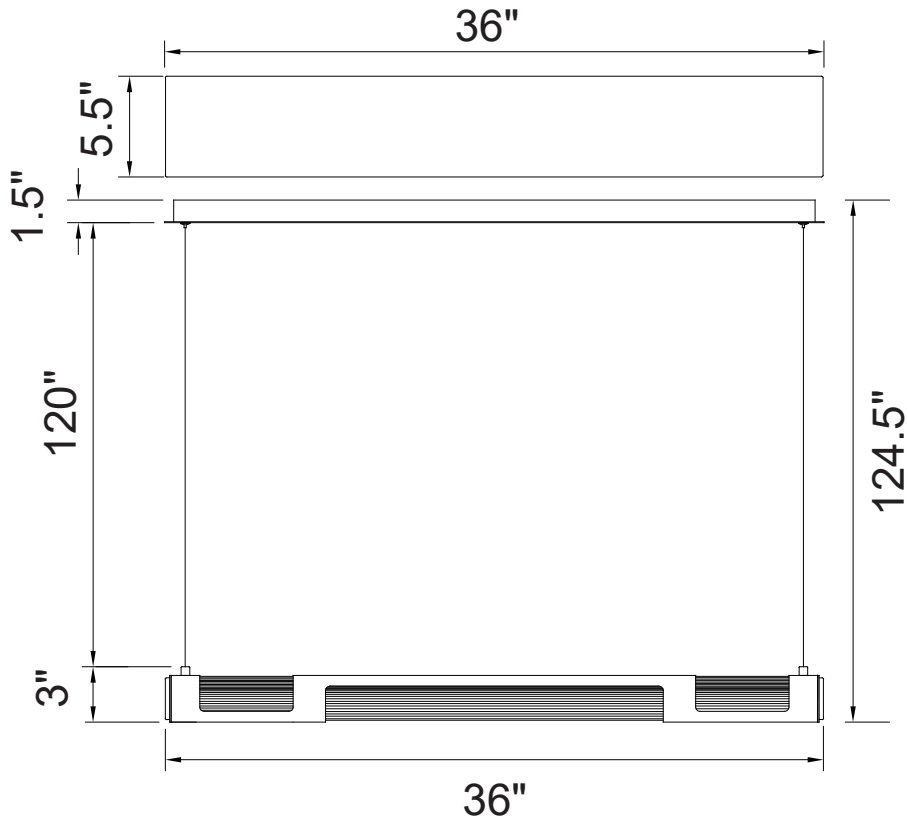

PROJECT: _____
 FIXTURE TYPE: _____
 LOCATION: _____
 CONTACT/PHONE: _____

Item	1343P36-101-B
Collection	Neva
Finish	Black
Glass	Clear
Crystal	-----
Input	120V AC, 60HZ

Shade	-----
Length/Dia.	36"
Width/Ext.	
Height	3"
Maximum	124.5"
Lumens	936

Light Source	LED
Bulb Info.	18W
Included	Yes
Dimmable	Yes
Color	3000K
Weight	14 Lbs