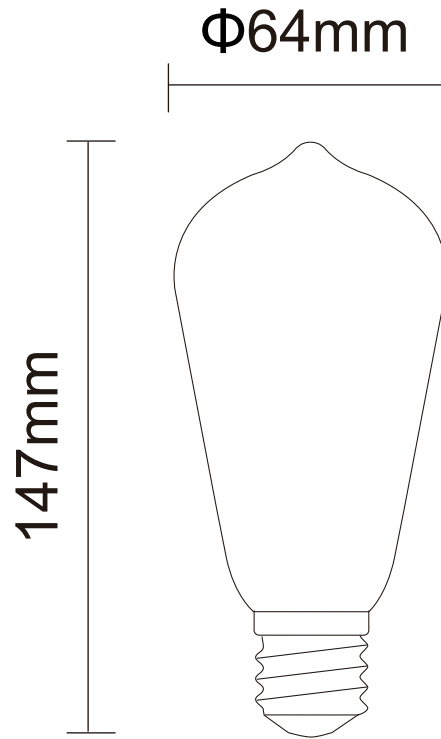

PROJECT: _____

FIXTURE TYPE: _____

LOCATION: _____

CONTACT/PHONE: _____

E26 LED

ST19K2700W4

Base:	E26	Power	Lumen	EQ Watts
Color:	2700K	4W	400Lm	40W
PF:	>0.5	Product Size: $\Phi 64 \times 147\text{mm}$  Dim.		
CRI:	>80			
BeamAngle:	360 Degree			
Voltage:	120V			
Lifetime:	>15000H			