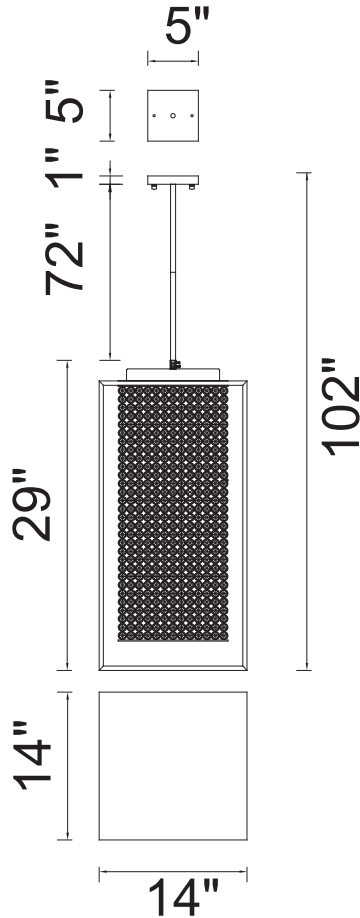

PROJECT: _____
 FIXTURE TYPE: _____
 LOCATION: _____
 CONTACT/PHONE: _____

Item	QS8381P14C-RC
Collection	CUBE
Finish	Chrome
Glass	-----
Crystal	Clear
Input	120V AC,60HZ,AC

Shade	-----
Length/Dia.	14"
Width/Ext.	14"
Height	29"
Maximum	102"
Lumens	-----

Light Source	G9
Bulb Info.	11×40W
Included	-----
Dimmable	Yes
Color	-----
Weight	