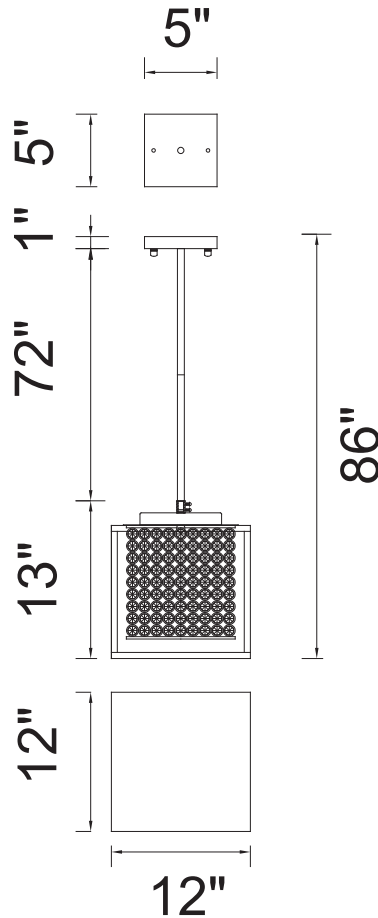

PROJECT: _____
 FIXTURE TYPE: _____
 LOCATION: _____
 CONTACT/PHONE: _____

| | |
|------------|-----------------|
| Item | QS8381P12C-S |
| Collection | CUBE |
| Finish | Chrome |
| Glass | ----- |
| Crystal | Clear |
| Input | 120V AC,60HZ,AC |

| | |
|-------------|-------|
| Shade | ----- |
| Length/Dia. | 12" |
| Width/Ext. | 12" |
| Height | 13" |
| Maximum | 86" |
| Lumens | ----- |

| | |
|--------------|-------|
| Light Source | G9 |
| Bulb Info. | 3x40W |
| Included | ----- |
| Dimmable | Yes |
| Color | ----- |
| Weight | |