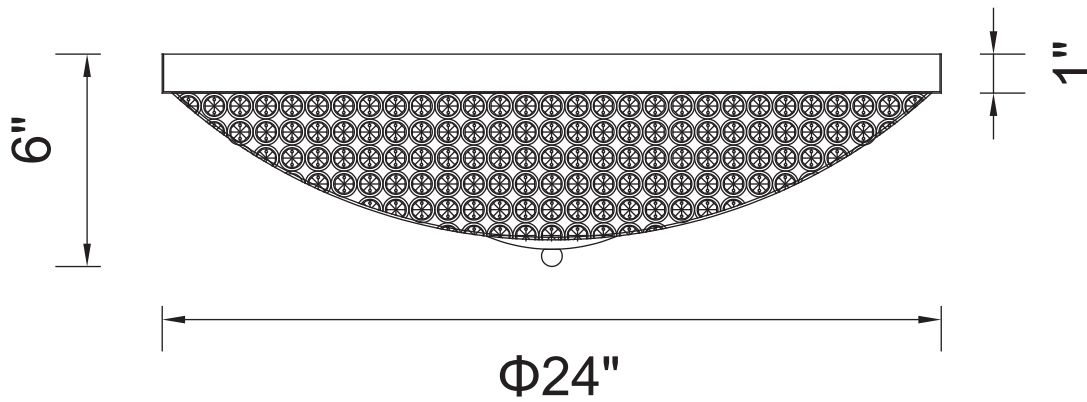

PROJECT: _____
 FIXTURE TYPE: _____
 LOCATION: _____
 CONTACT/PHONE: _____

Item	QS8357C24C
Collection	GLOBE
Finish	Chrome
Glass	-----
Crystal	Clear
Input	120V AC,60HZ,AC

Shade	-----
Length/Dia.	24"
Width/Ext.	-----
Height	6"
Maximum	-----
Lumens	-----

Light Source	E12
Bulb Info.	9×60W
Included	-----
Dimmable	Yes
Color	-----
Weight	