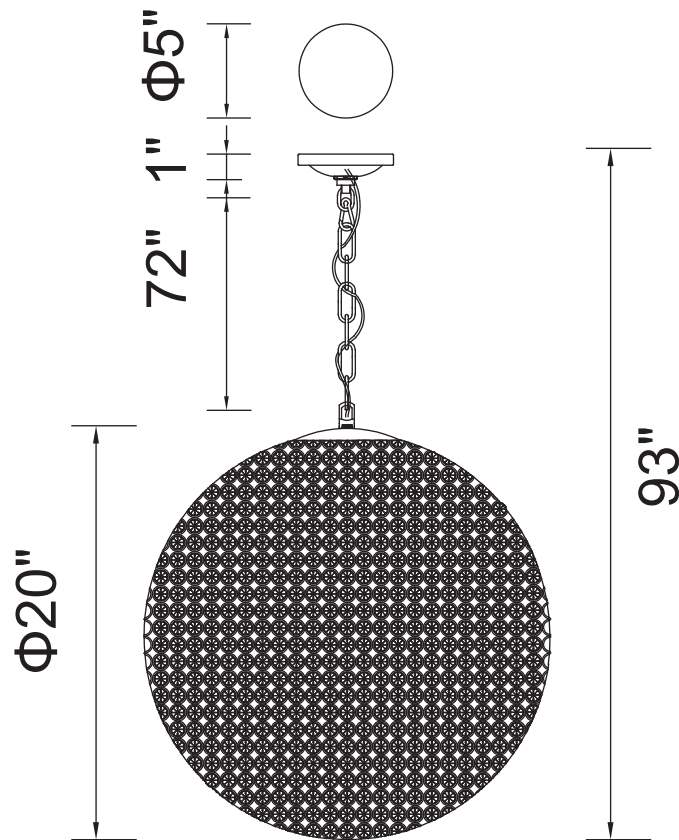

PROJECT: _____
 FIXTURE TYPE: _____
 LOCATION: _____
 CONTACT/PHONE: _____

Item	QS8353P20C
Collection	GLOBE
Finish	Chrome
Glass	-----
Crystal	Clear
Input	120V AC,60HZ,AC

Shade	-----
Length/Dia.	20"
Width/Ext.	-----
Height	20"
Maximum	93"
Lumens	-----

Light Source	G9
Bulb Info.	12×40W
Included	-----
Dimmable	Yes
Color	-----
Weight	