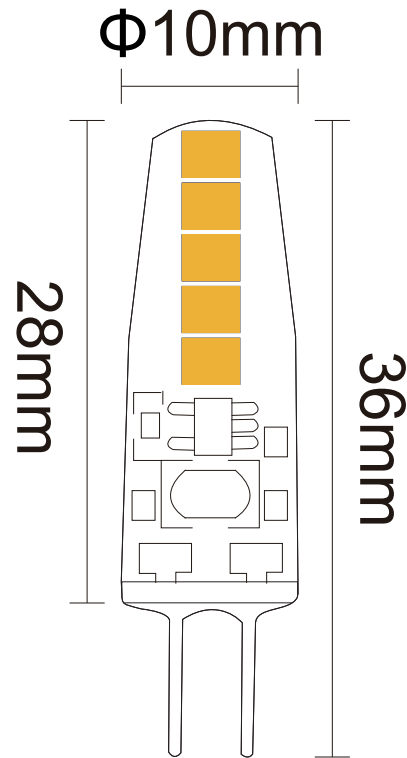

## G4 LED

## G4K3000

Base:	G4	Power	Lumen	EQ Watts
Color:	3000K	2W	200Lm	20W
PF:	>0.2	<b>Product Size:</b> $\Phi 10 \times 36\text{mm}$		
CRI:	>80			
BeamAngle:	360 Degree			
Voltage:	120V			
Lifetime:	>15000H	 Dim.		