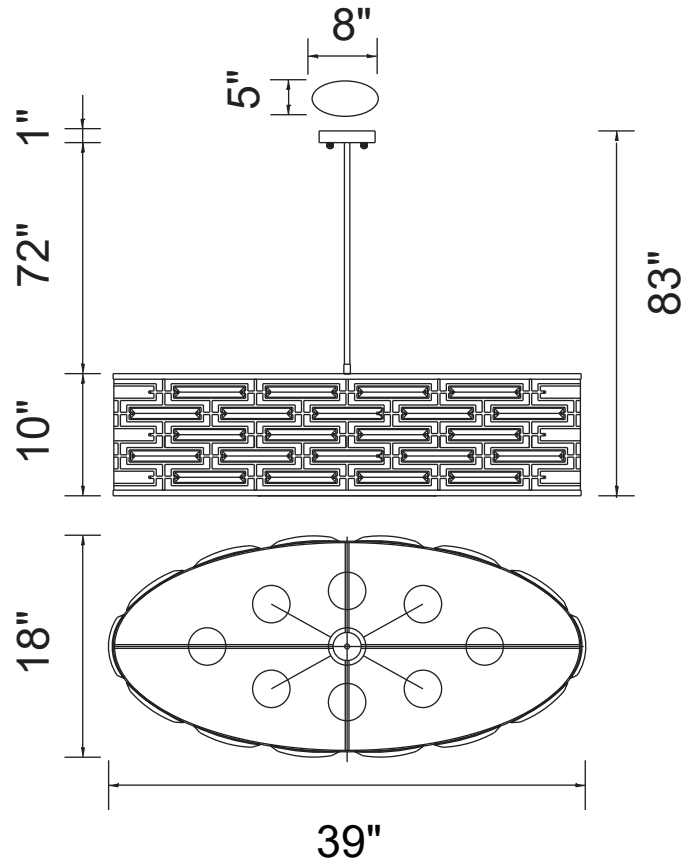

PROJECT: _____
 FIXTURE TYPE: _____
 LOCATION: _____
 CONTACT/PHONE: _____

Item	9975P39-8-601
Collection	PETIA
Finish	Chrome
Glass	-----
Crystal	Clear
Input	120V AC,60HZ,AC

Shade	-----
Length/Dia.	39"
Width/Ext.	18"
Height	10"
Maximum	83"
Lumens	-----

Light Source	E12
Bulb Info.	8x60W
Included	-----
Dimmable	Yes
Color	-----
Weight	