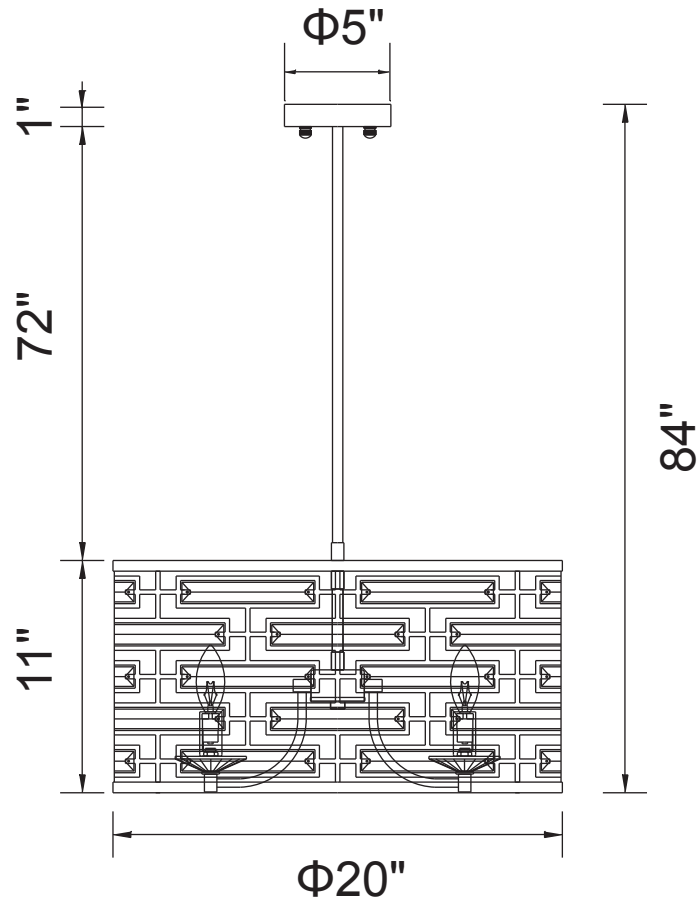

PROJECT: _____

FIXTURE TYPE: _____

LOCATION: _____

CONTACT/PHONE: _____

Item	9975P20-6-601
Collection	PETIA
Finish	Chrome
Glass	-----
Crystal	Clear
Input	120V AC,60HZ,AC

Shade	-----
Length/Dia.	20"
Width/Ext.	-----
Height	11"
Maximum	84"
Lumens	-----

Light Source	E12
Bulb Info.	6×60W
Included	-----
Dimmable	Yes
Color	-----
Weight	