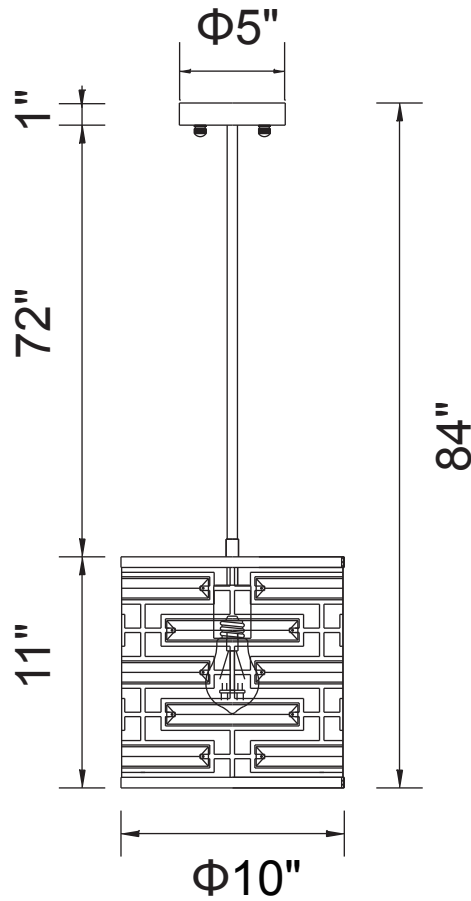

PROJECT: _____
 FIXTURE TYPE: _____
 LOCATION: _____
 CONTACT/PHONE: _____

Item	9975P10-1-601
Collection	PETIA
Finish	Chrome
Glass	-----
Crystal	Clear
Input	120V AC,60HZ,AC

Shade	-----
Length/Dia.	10"
Width/Ext.	-----
Height	11"
Maximum	84"
Lumens	-----

Light Source	E26
Bulb Info.	1x60W
Included	-----
Dimmable	Yes
Color	-----
Weight	