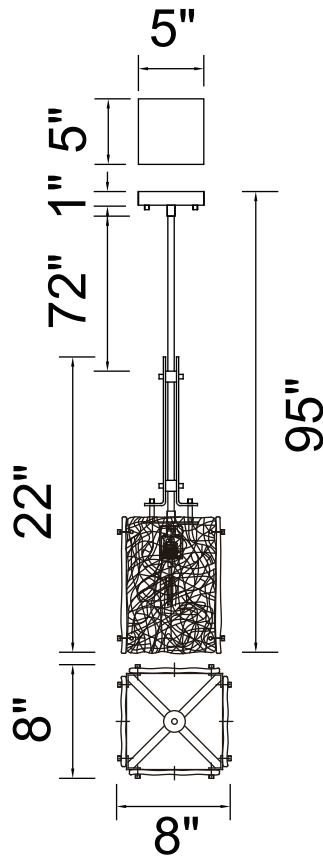

PROJECT: \_\_\_\_\_

FIXTURE TYPE: \_\_\_\_\_

LOCATION: \_\_\_\_\_

CONTACT/PHONE: \_\_\_\_\_

Item	9973P8-1-101
Collection	ASSUNTA
Finish	Black
Glass	Frosted Glass
Crystal	-----
Input	120V AC,60HZ,AC

Shade	-----
Length/Dia.	8"
Width/Ext.	8"
Height	22"
Maximum	95"
Lumens	-----

Light Source	E26
Bulb Info.	1×60W
Included	-----
Dimmable	Yes
Color	-----
Weight	5.8KG