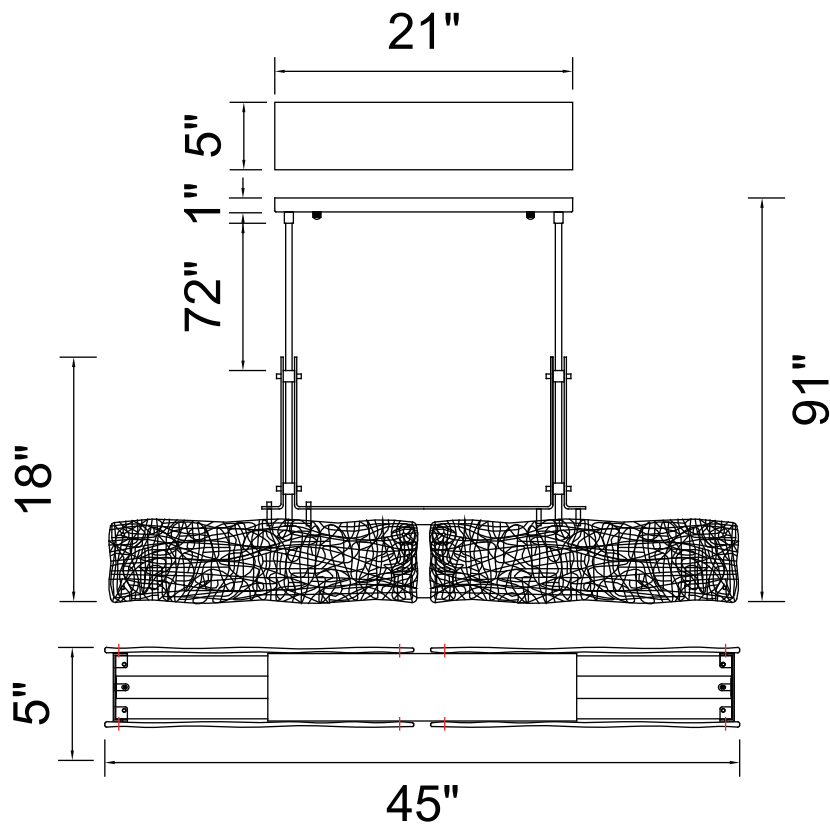

PROJECT: _____
 FIXTURE TYPE: _____
 LOCATION: _____
 CONTACT/PHONE: _____

Item	9973P45-6-101
Collection	ASSUNTA
Finish	Black
Glass	Frosted Glass
Crystal	-----
Input	120V AC,60HZ,AC

Shade	-----
Length/Dia.	45"
Width/Ext.	5"
Height	18"
Maximum	91"
Lumens	-----

Light Source	G9
Bulb Info.	6x40W
Included	-----
Dimmable	Yes
Color	-----
Weight	15.0KG