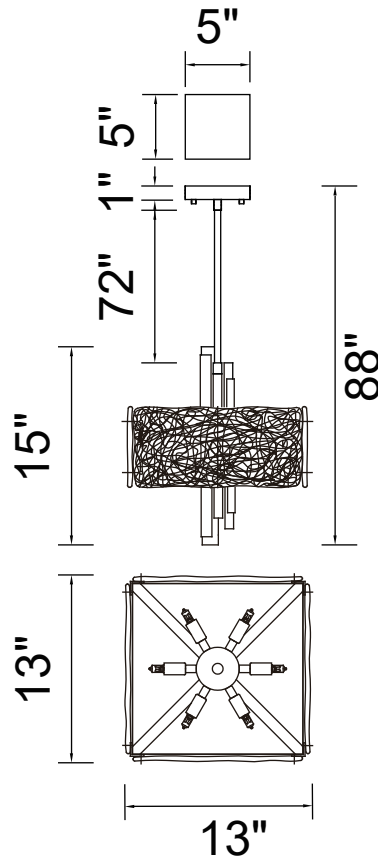

PROJECT: _____

FIXTURE TYPE: _____

LOCATION: _____

CONTACT/PHONE: _____

Item	9973P13-6-101
Collection	ASSUNTA
Finish	Black
Glass	Frosted Glass
Crystal	-----
Input	120V AC,60HZ,AC

Shade	-----
Length/Dia.	13"
Width/Ext.	13"
Height	15"
Maximum	88"
Lumens	-----

Light Source	G9
Bulb Info.	6×40W
Included	-----
Dimmable	Yes
Color	-----
Weight	10.0KG